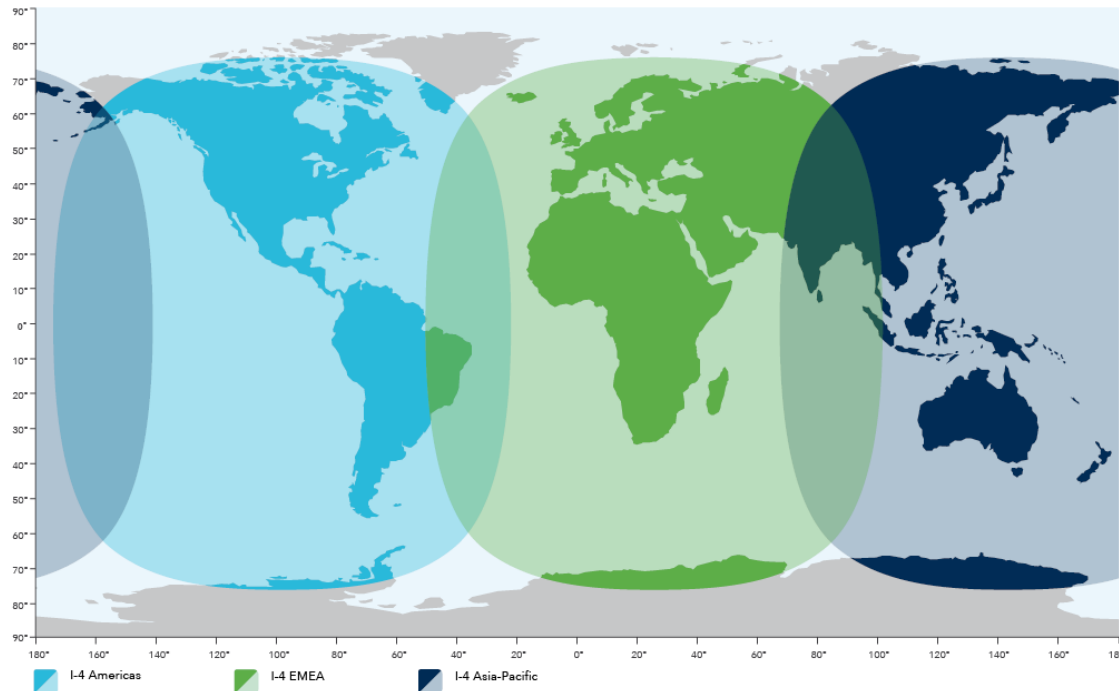

Coverage Maps

Inmarsat: 11 Satellites in a Geostationary orbit at 36 000 Km.

BGAN coverage